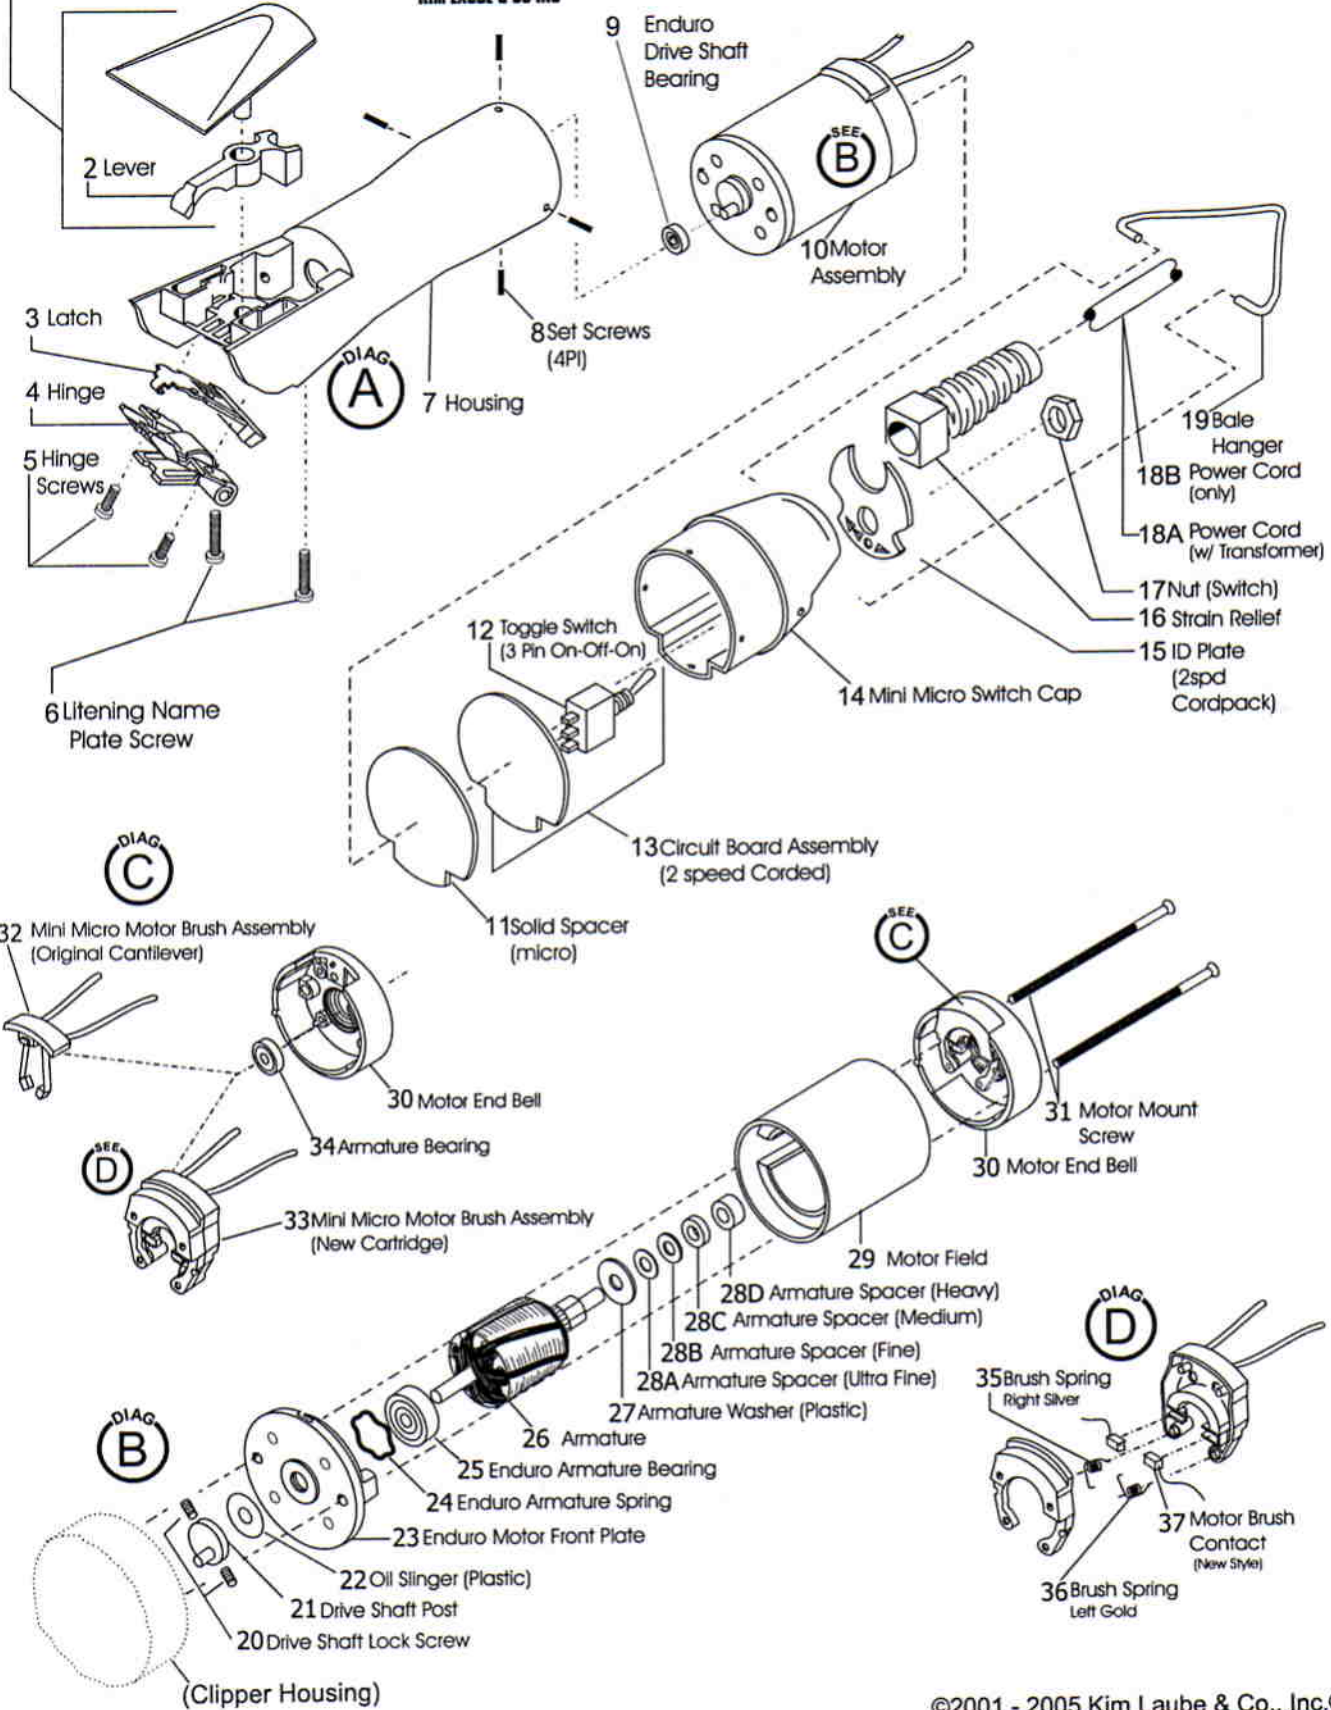

1 Name Plate Assembly

Kim Laube & Co Inc
 2221 Statham Blvd
 Oxnard, CA. 93033
 800-451-1355 805-240-1300
 805-240-1301 FAX
 www.kimlaubeco.com

LAUBE 821 LITENING

MODEL #LA82110101 JANUARY 1, 2005

	ITEM	PART#	REQD	DESCRIPTION
A	1	SE5110030	1	Litening Name Plate Assembly (with Lever)
	2A	SE5110040000	1	Lever Last" Clipper Lever
	2B	SE5135032		Lever Last" Clipper Lever 25 Pack
	2C	SE5135042		Lever Last" Clipper Lever 100 Pack
	3A	SE5110020	1	Clipper Latch (Litening)
	3B	SE5110025		Clipper Latch ((Litening)) 50 Pack
	4A	SE5100050000	1	Hinge Assembly (Ribbed)
	4B	SE5100100000		Hinge Assembly (Ribbed) 50 Pack
	5	SE5100090000	2	Hinge Screw (Litening)
	6	SE5100020000	2	Name Plate Screw
	7	SE7400010001	1	Litening Housing
	8	SE7100090000	4	2/56 X 1/4 Socket Set Screws
	9a	SE5141000000	1	Enduro Drive Shaft Bearing
	9b	SE5110000		Enduro Drive Shaft Bearing 50 Pack
	10	SE7300030000	1	Mini Micro Motor Assembly
	11	SE7210060000	1	Solid Spacer (Micro)
	12	SE5210120000	1	Toggle Swithch (3pin on off on)
	13	SE5210000000	1	Switch / Circuit Board Assembly (2 Speed)
	14	SE7400110001	1	Switch Cap (Litening)
15	UA11707	1	ID Plate Mini Micro (2 Speed)	
16	SE5230010000	1	Power Cord Strain Relief	
17	SE5200030000	1	Nut (Switch)	
18A	SE50266303	1	Transformer 110/220v 50-60Hz USA Plug (18' Cord)	
18B	SE5230000000	1	Power Cord Assembly (Quick Disconnect)	
19	SE7200020000	1	Bale Hanger	
B	20	SE5120020000	2	Drive Shaft Lock Screw
	21	SE5120010000	1	Drive Shaft Post
	22	SE5121080000	1	Oil Slinger (Plastic) 12 Pack
	23	SE7140010000	1	Motor Front Plate (Mini Micro)
	24	SE5120040000	1	Enduro Armature Washer Spring
	25	SE5140040000	1	Enduro Armature Bearing
	26	SE7120060000	1	Armature (Mini Micro)
	27	SE5120070000	1	Armature Washer (Plastic)
	28A	SE5120080000	1	Armature Spacer (Ultra Fine - As Needed)
	28B	SE5120090000	1	Armature Spacer (Fine - As Needed)
	28C	SE5120100000	1	Armature Spacer (Medium - As Needed)
	28D	SE5120110000	1	Armature Spacer (Heavy - As Needed)
	29	SE7120120000	1	Motor Field For Mini Micro Clipper
30	SE7121040000	1	Motor End Bell (Mini Micro)	
31	SE5100080000	2	Motor Mount Screw	
C	32	SE7121010000	1	Mini Micro Motor Brush Assembly (Original Cantilever)
	33	SE5120150000	1	Mini Micro Motor Brush Assy (New Cartridge)
	34	SE5120050000	1	Armature Bearing
D	35	SE712101002	1	Brush Spring Micro Silver Right
	36	SE712101003	1	Brush Spring Gold Micro Left
	37	SE5121010001	2	Motor Brush Contact (New Style)