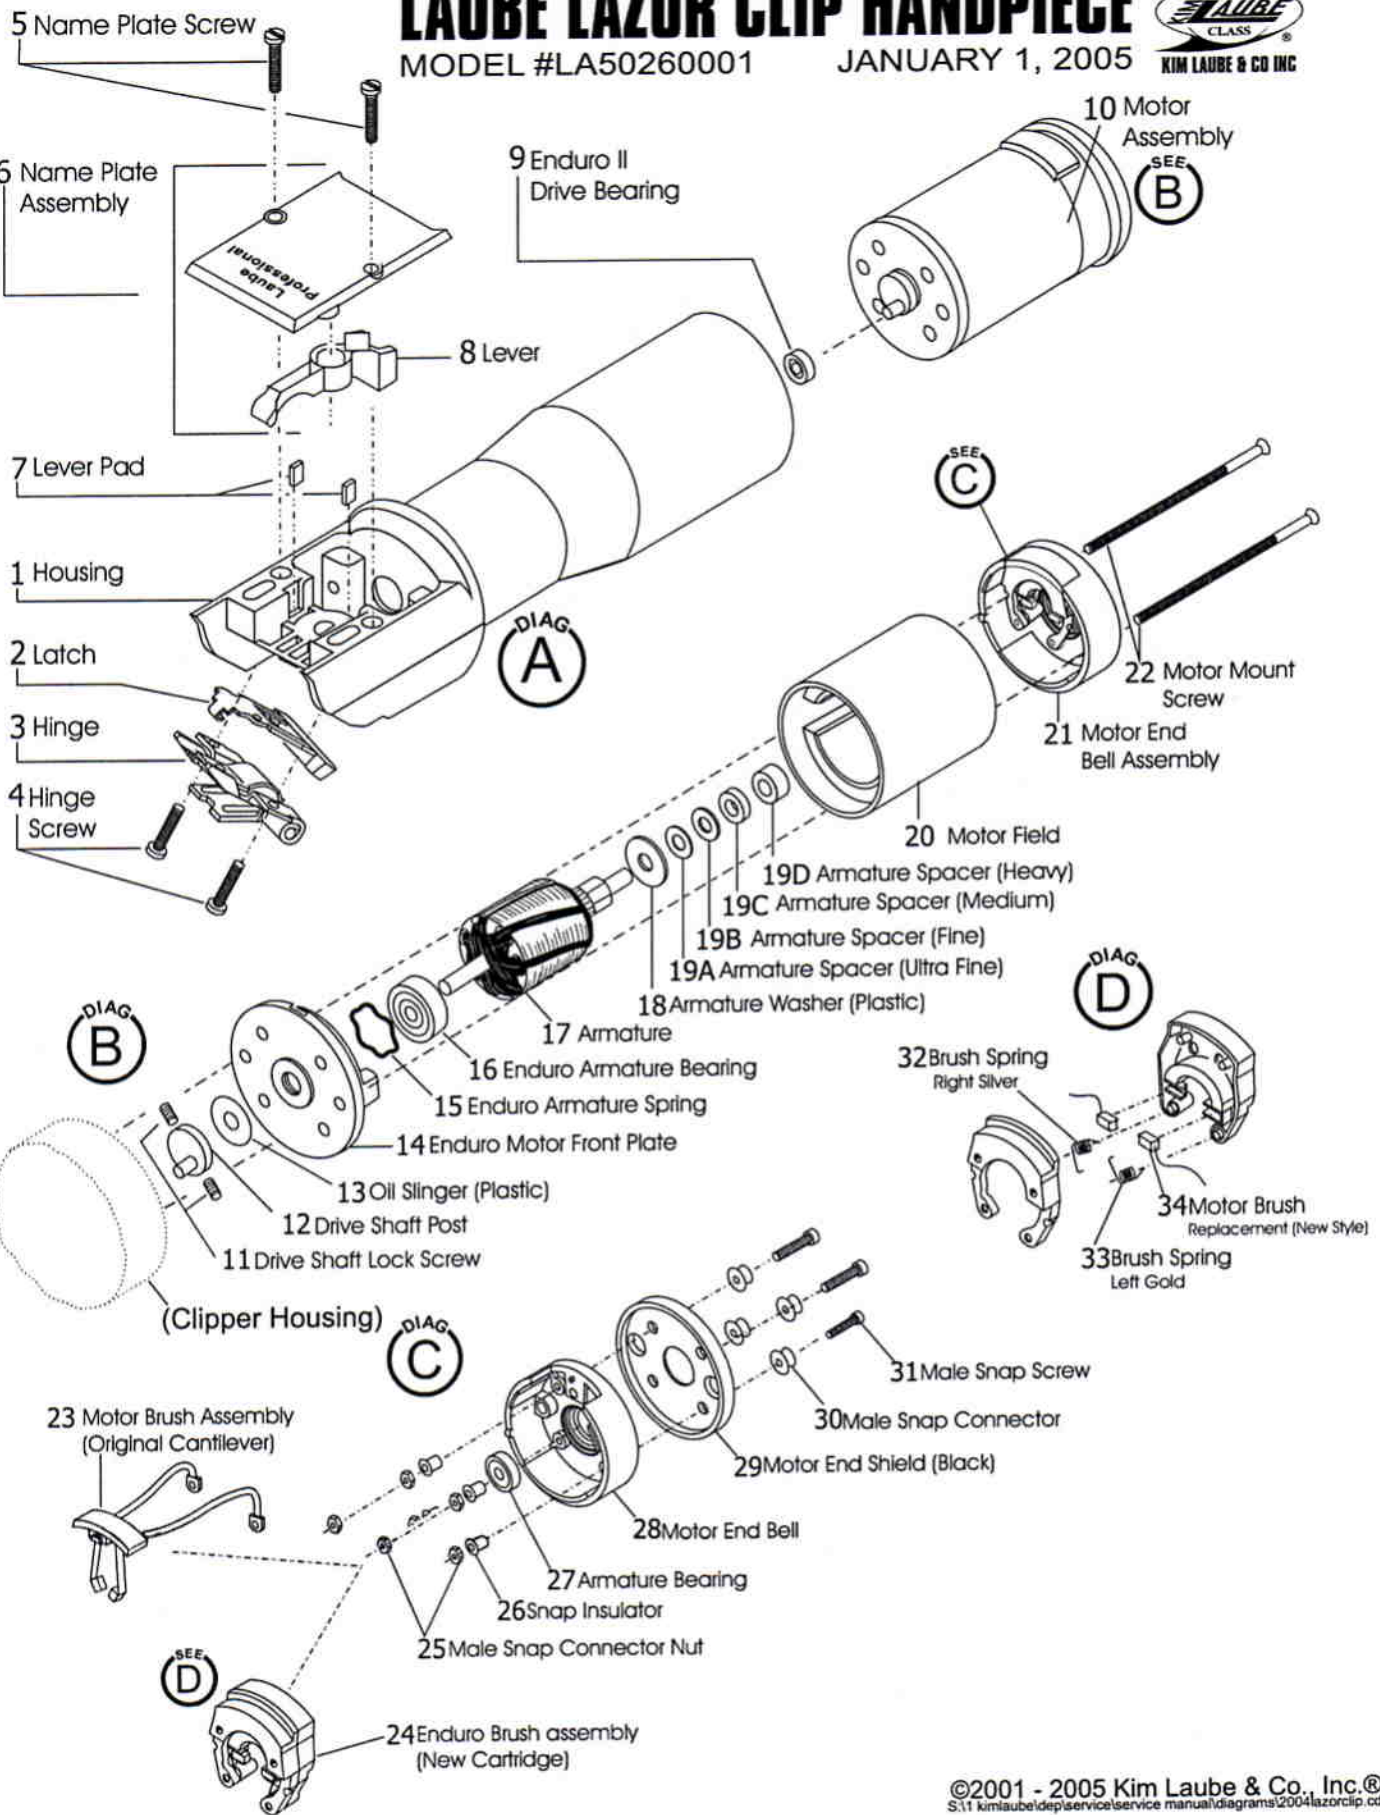

LAUBE LAZOR CLIP HANDPIECE

MODEL #LA50260001

JANUARY 1, 2005

LAUBE LAZOR CLIP HANDPIECE

MODEL #LA50260001

JANUARY 1, 2005

	ITEM	PART#	REQD	DESCRIPTION
A	1	SE5100010001	1	Lazor Clipper Housing (Black)
	2A	SE5100040000	1	Clipper Latch (Lazor / Micro)
	2B	SE5110001		Clipper Latch (Lazor / Micro) 50 Pack
	3A	SE5100050000	1	Hinge Assembly (Ribbed)
	3B	SE5100100000		Hinge Assembly (Ribbed) 50 Pack
	4	SE5100070000	2	Hinge Screw
	5	SE5100020000	2	Name Plate Screw
	6	SE5110000000	1	Lazor Clip Name Plate Assembly (with Lever)
	7	SE5100030000	1	Lever Pad (Set Of 2)
	8A	SE5110040000	1	Lever Last" Clipper Lever
	8B	SE5135032		Lever Last" Clipper Lever 25 Pack
	8C	SE5135042		Lever Last" Clipper Lever 100 Pack
	9A	SE5141000000	1	Enduro Drive Shaft Bearing
	9B	SE5110000		Enduro Drive Shaft Bearing 50 Pack
10	SE5140000000	1	Enduro Motor Assembly	
B	11	SE5120020000	2	Drive Shaft Lock Screw
	12	SE5120010000	1	Drive Shaft Post
	13	SE5121080000	1	Oil Slinger Clear
	14	SE5140010000	1	Enduro Motor Front Plate
	15	SE5120040000	1	Enduro Armature Washer Spring
	16	SE5140040000	1	Enduro Armature Bearing
	17	SE5120060000	1	Armature
	18	SE5120070000	1	Armature Washer (Plastic)
	19A	SE5120080000	1	Armature Spacer (Ultra Fine - As Needed)
	19B	SE5120090000	1	Armature Spacer (Fine - As Needed)
	19C	SE5120100000	1	Armature Spacer (Medium - As Needed)
	19D	SE5120110000	1	Armature Spacer (Heavy - As Needed)
	20	SE5120120000	1	Motor Field For Lazor Clipper
	21	SE5121000001	1	Motor End Bell Assembly (Black)
22	SE5100080000	2	Motor Mount Screw	
23	SE5121010000	1	Enduro Motor Brush(Original Cantilever)	
24	SE5120130000	1	Enduro Motor Brush Assy (New Cartridge)	
C	25	SE5121020000	6	Cover Cap Nut 2-56 Nut
	26	SE5121030000	4	Snap Insulator
	27	SE5120050000	1	Armature Bearing
	28	SE5121040000	1	Motor End Bell
	29	SE5121050001	1	Motor End Shield (Black)
	30	SE5121060000	4	Male Snap Connector
	31	SE5121070000	4	Male Snap Screw
D	32	SE5121010002	1	Brush Spring Enduro Silver Right
	33	SE5121010003	1	Brush Spring Enduro Gold Left
	34	SE5121010001	2	Motor Brush Contact (New Style)